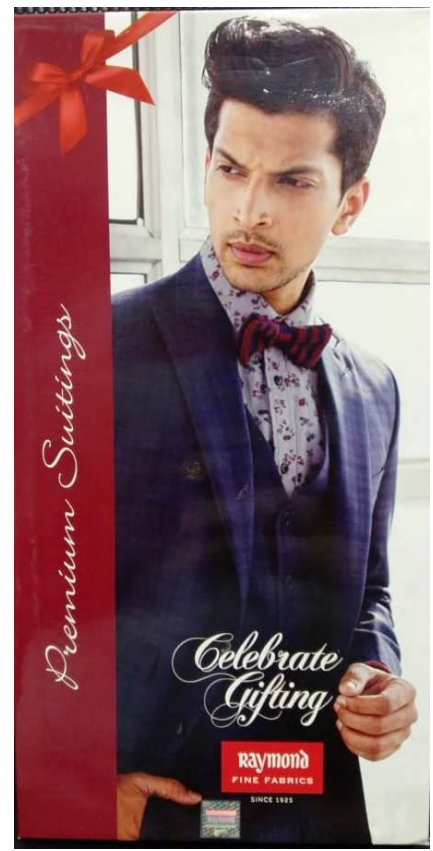

Raymond Makers Suit Length

MAKERS SUIT LENGTH			
Product	Unit	Length	MRP
ORCHARD	1	3 MTR	1819
DORI	1	3 MTR	2019

Corporate Style by Raymond PV and woolen Blazer

EXCLUSIVE

Product	MRP
Double Bed sheet	1399

1 DOUBLE BEDSHEET WITH 2 PILLOW COVERS
220 X 240 CM; 46 X 69 CM | MRP – 1399/-

Product Single bed sheet	MRP
Legend single bed sheet	1599

Raymond Tie + Cufflinks + Pocket Square Combo

- MRP Rs. 2499
- Offer Price :- Rs.700
- +GST

Raymond

1925 | 90 YEARS OF
2015 | CELEBRATING THE
COMPLETE MAN